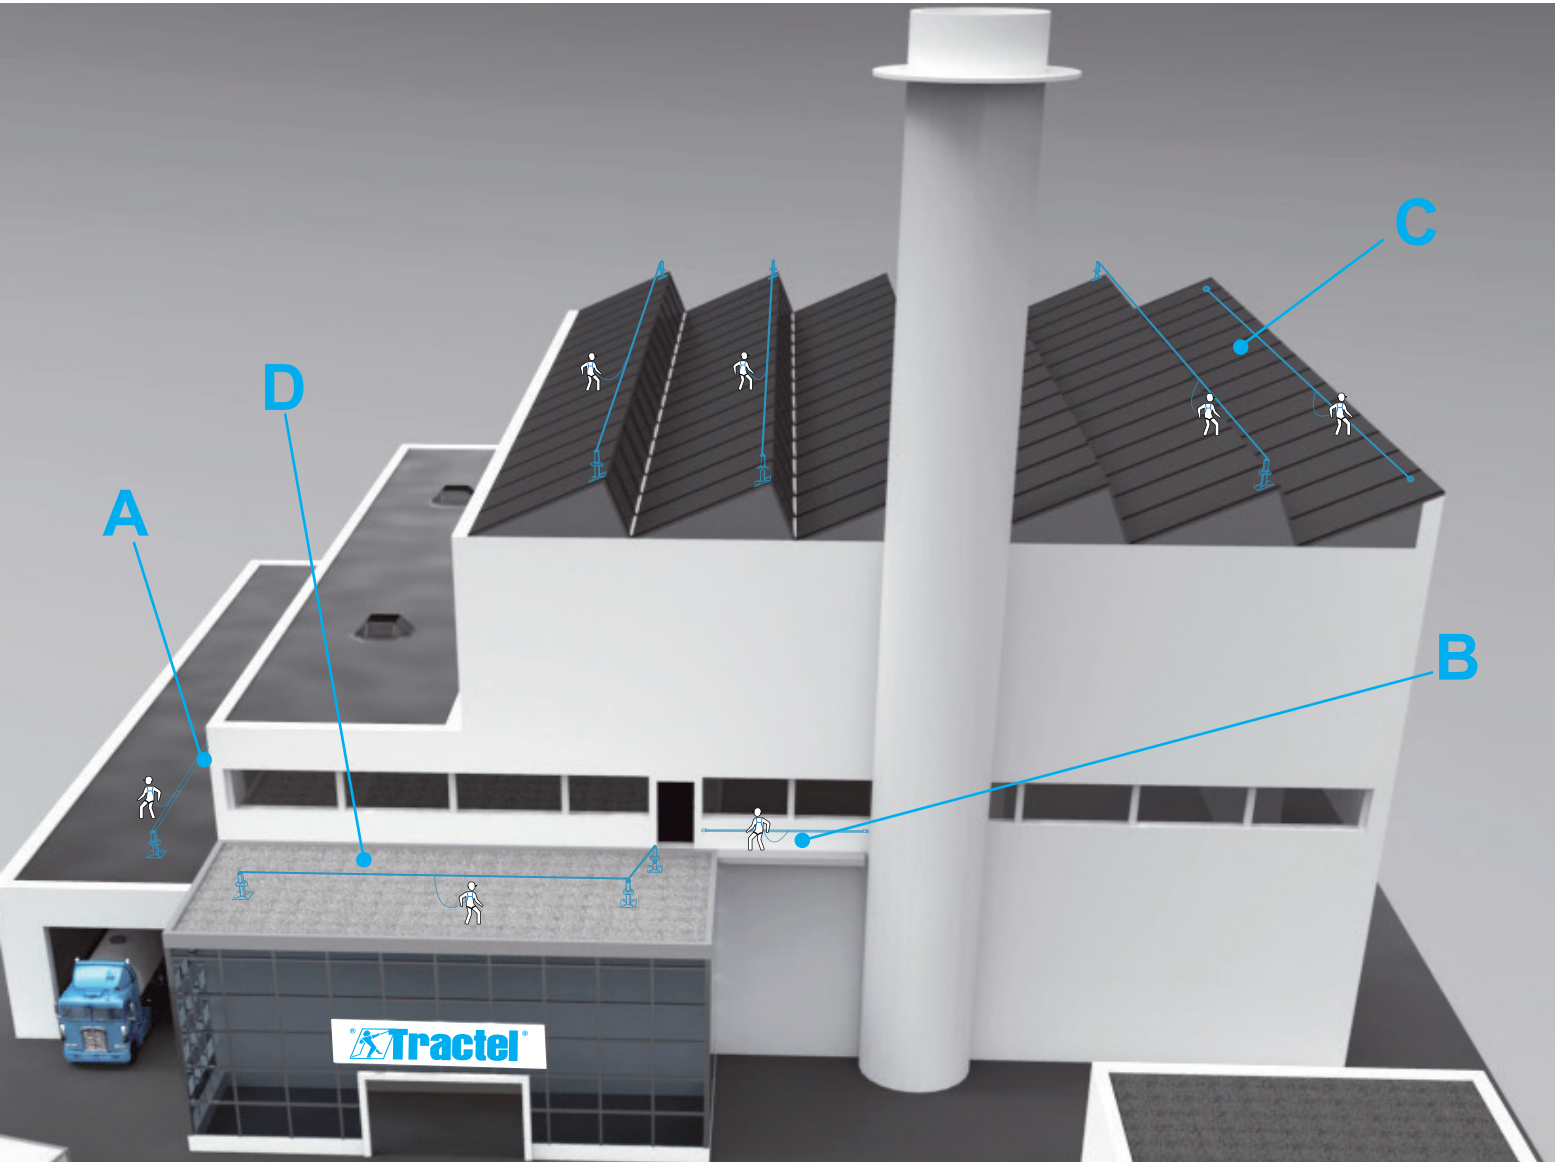

PERMANENT ANCHORS

Tractel® offers lifelines adapted to your buildings.

A - travsafte™ Bi-cable lifeline
Ensures perfect movement of the slider as it effortlessly passes the intermediate brackets, **without manual intervention**.

C - travflex™ 2 Single-cable lifeline
Allows horizontal movements when fixed to **steel work** or **concrete**. The slider allows the user to pass the intermediate brackets **without disconnecting**.

B - travspring™ Single-cable lifeline
Helps to secure horizontal movements while allowing the user to pass the intermediate brackets **manually**, using a twin lanyard.

D - travsmart™ Single-cable lifeline
Suitable for horizontal use on **steel deck** and **concrete roofs**. The slider allows the user to pass the intermediate brackets **without disconnecting**.

Tractel® and its partners are at your service to find the best solution for your buildings.